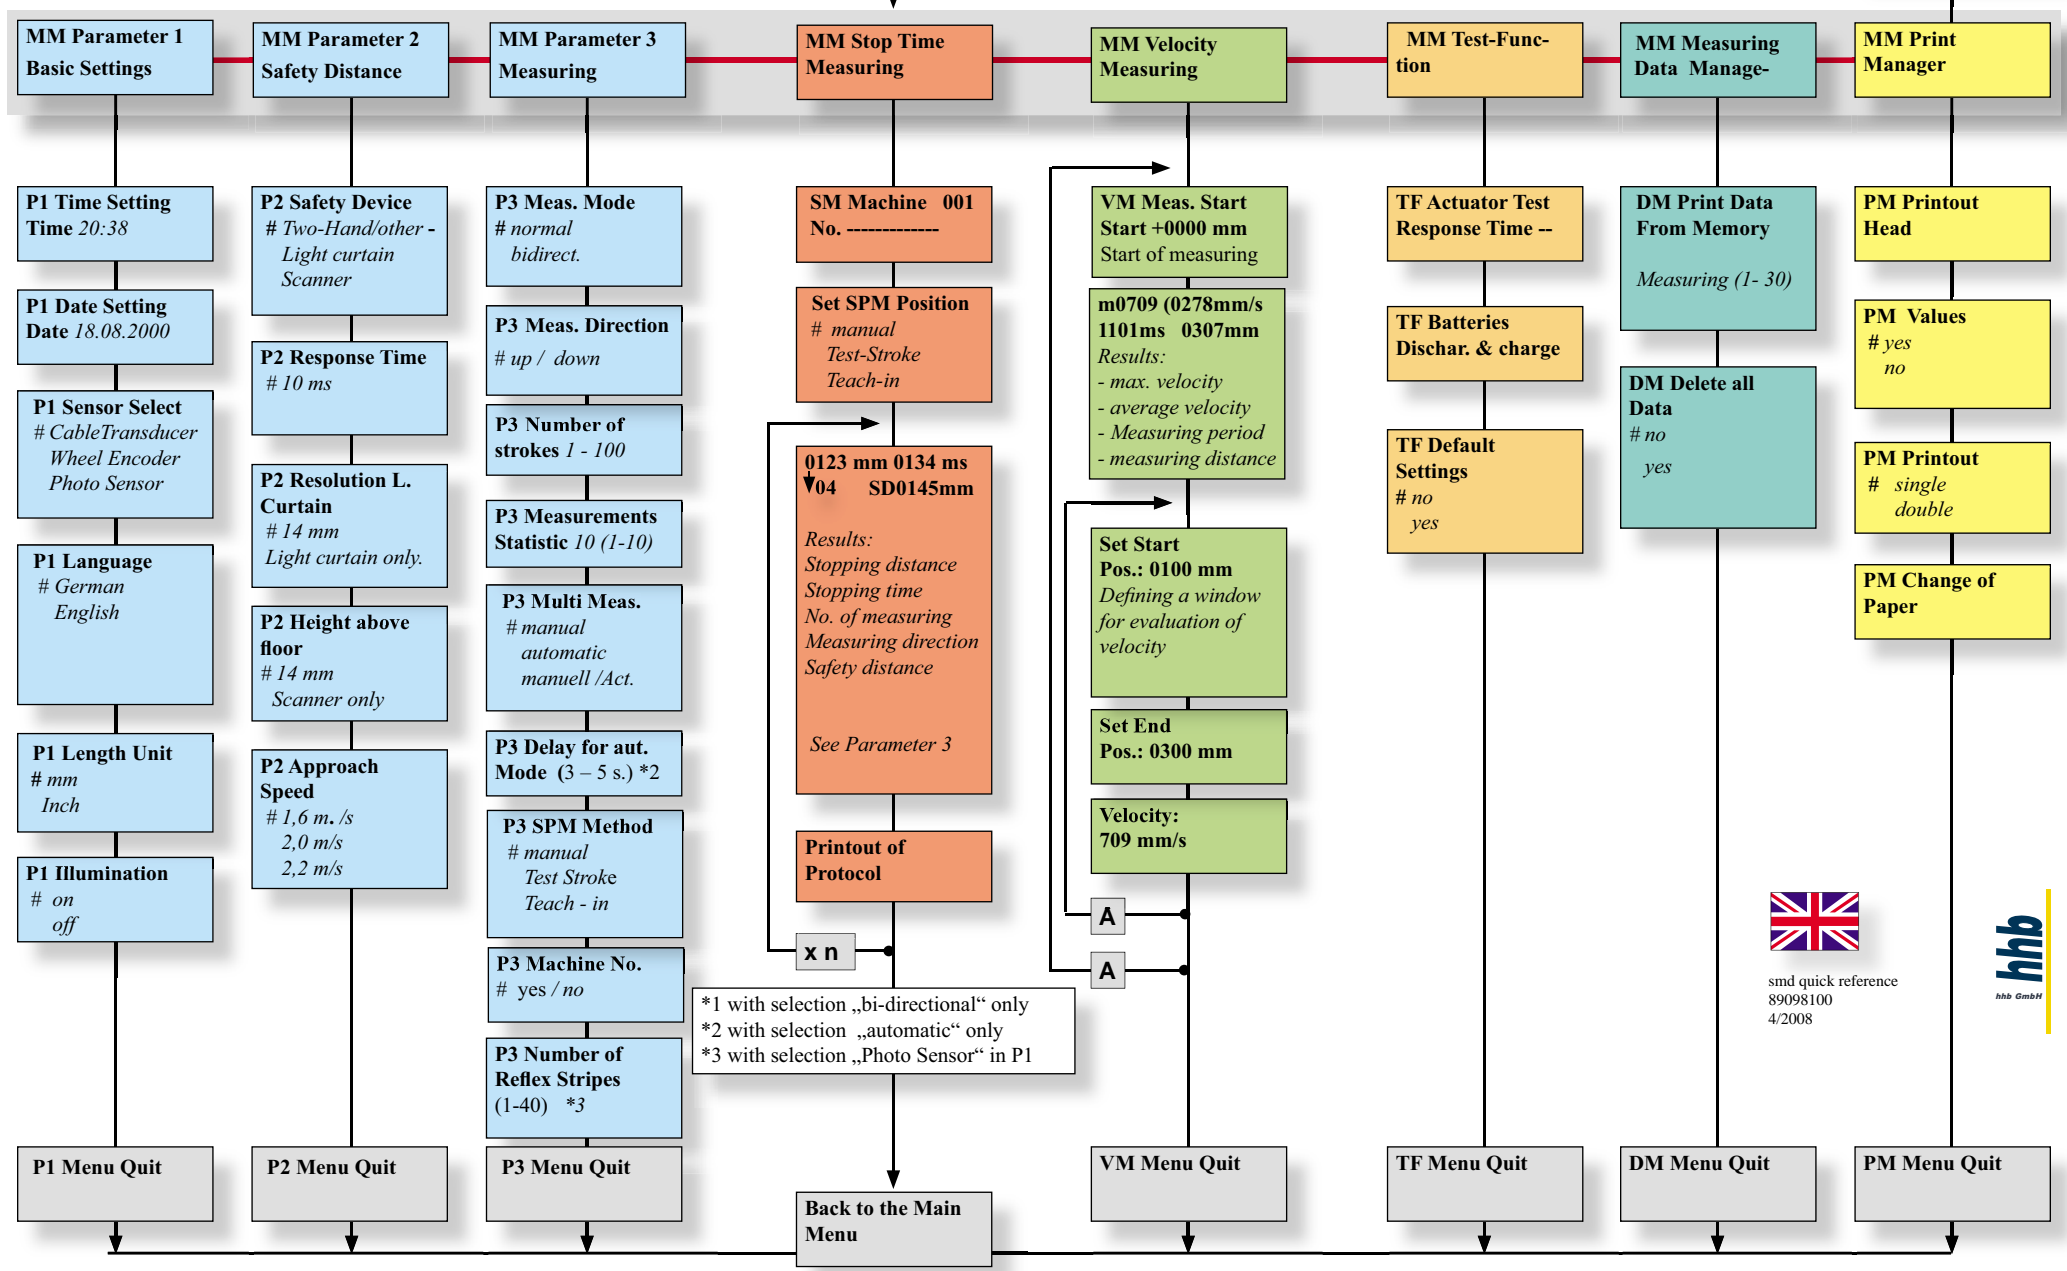

Safety Man Delta T

Safety Man
Delta V4.20-V4.32

Quick Reference Manual

MM Switch off

*1 with selection „bi-directional“ only
 *2 with selection „automatic“ only
 *3 with selection „Photo Sensor“ in P1

smd quick reference
89098100
4/2008